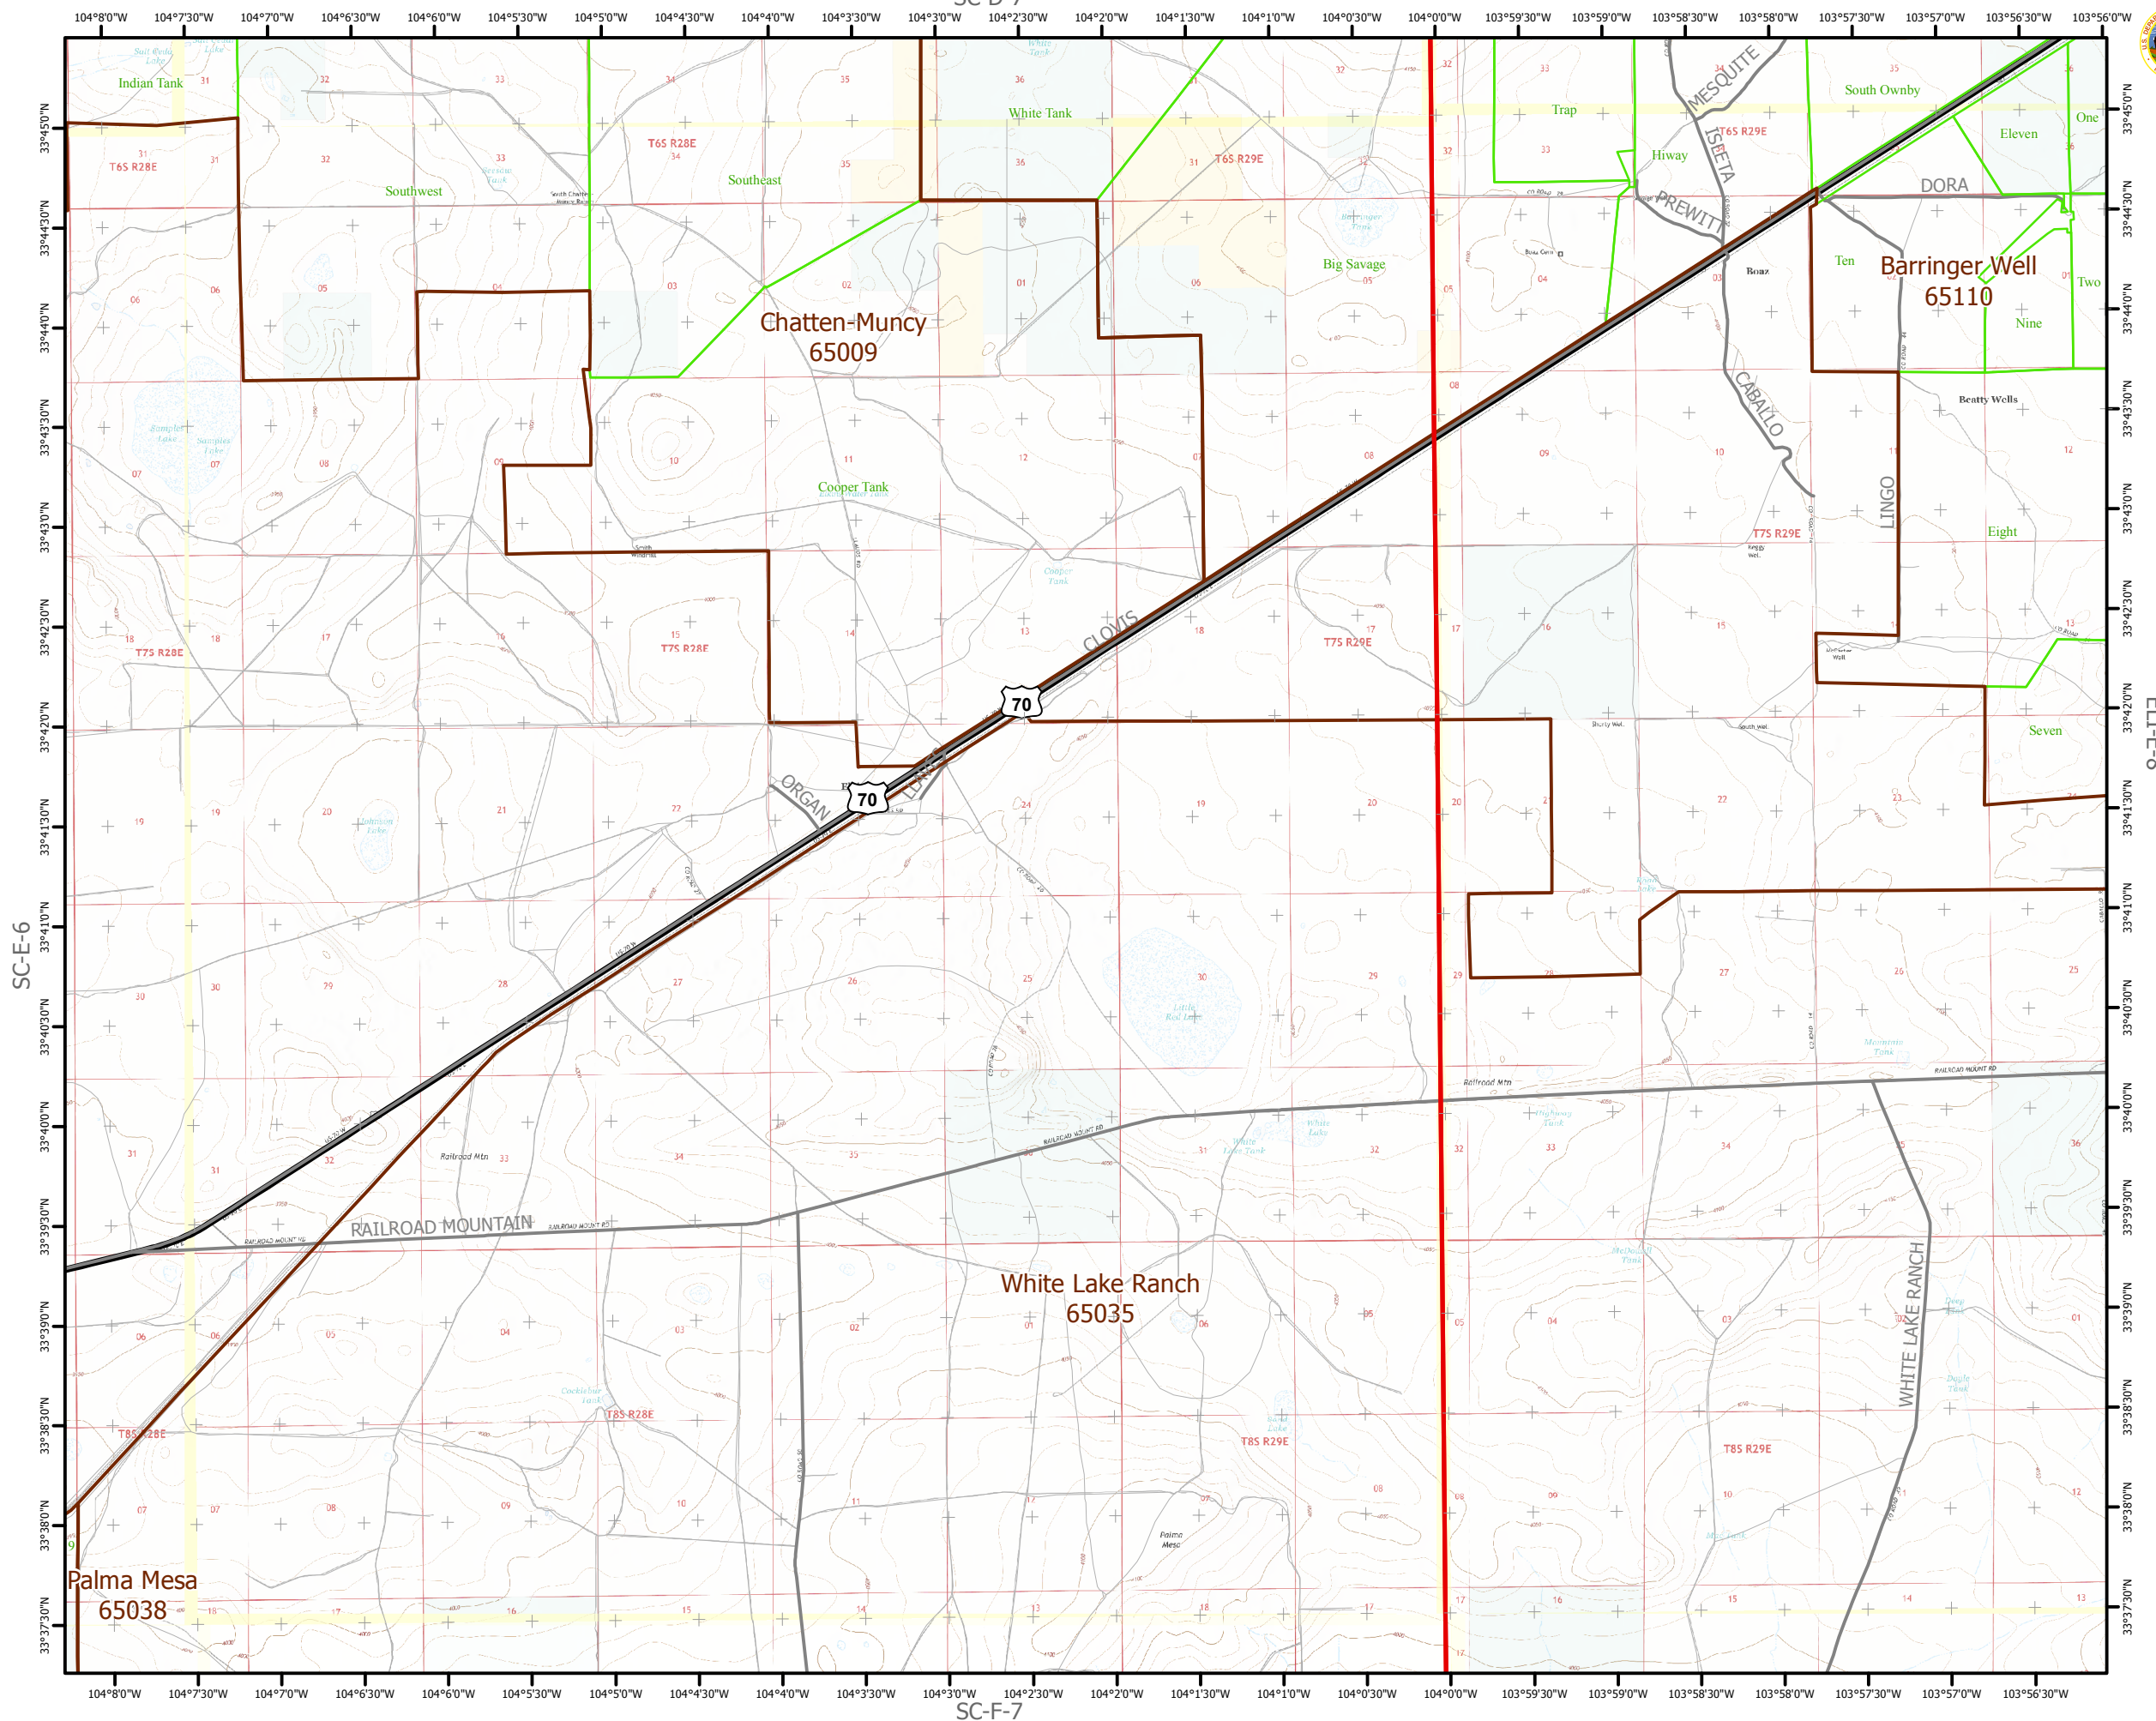

# PECOS DISTRICT IAZ ATLAS MAP SHEET SC-E-7

NOTES

-  Grazing Allotments
-  Bureau of Land Management
-  Private
-  State

No Warranty is made by the Bureau of Land Management as to the accuracy, reliability, or completeness of these data for individual use or aggregate use with other data, or for purposes not intended by the BLM. Spatial information may not meet National Map Accuracy Standards. This information is subject to change without notification.